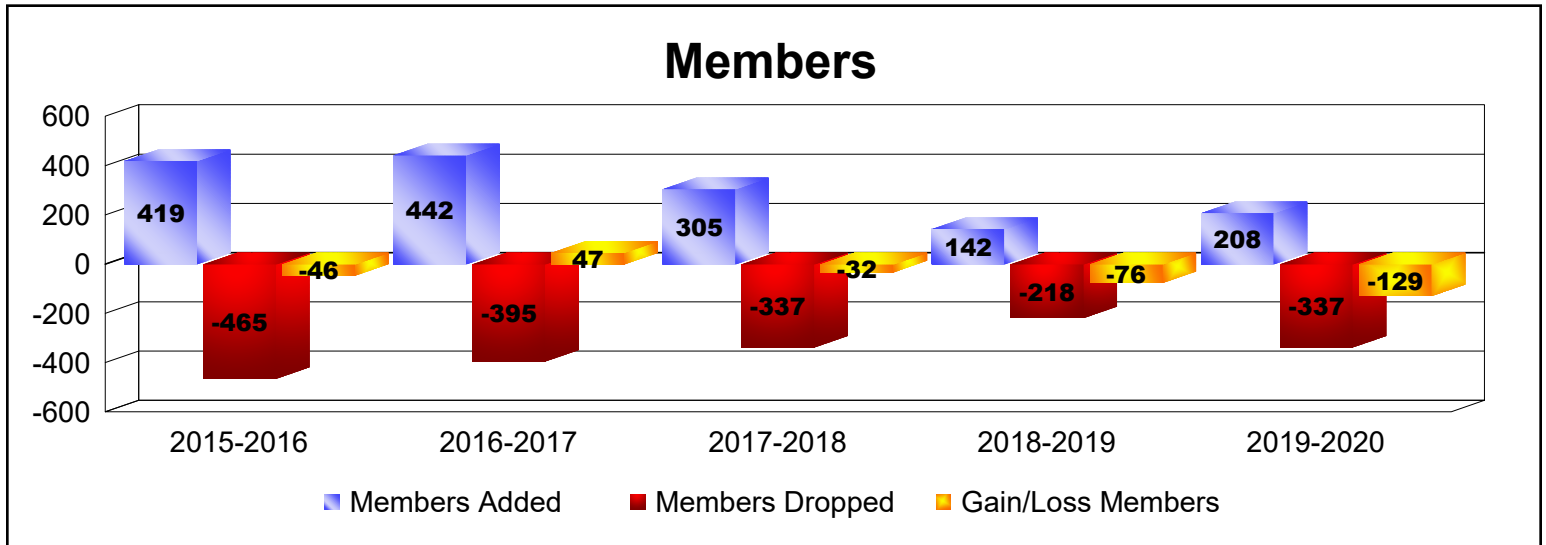

Year	New Clubs	Dropped Clubs	Gain/ Loss Clubs	New Members	Charter Members	Reinstate Members	Transfer Members	Total Member Added	Total Members Dropped	Gain/ Loss Members
2015-2016	3	-1	2	66	111	9	16	202	-124	78
2016-2017	1	-3	-2	52	28	3	2	85	-197	-112
2017-2018	1	0	1	47	32	4	1	84	-100	-16
2018-2019	0	-1	-1	60	4	1	1	66	-82	-16
2019-2020	0	0	0	41	5	5	9	60	-53	7
<b>Average</b>	<b>1</b>	<b>-1</b>	<b>0</b>	<b>53</b>	<b>36</b>	<b>4</b>	<b>6</b>	<b>99</b>	<b>-111</b>	<b>-12</b>

Year	New Clubs	Dropped Clubs	Gain/ Loss Clubs	New Members	Charter Members	Reinstate Members	Transfer Members	Total Member Added	Total Members Dropped	Gain/ Loss Members
2015-2016	7	-4	3	187	173	16	43	419	-465	-46
2016-2017	3	-8	-5	313	98	11	20	442	-395	47
2017-2018	0	-4	-4	222	23	38	22	305	-337	-32
2018-2019	0	-2	-2	113	11	8	10	142	-218	-76
2019-2020	3	-3	0	77	106	14	11	208	-337	-129
<b>Average</b>	<b>3</b>	<b>-4</b>	<b>-2</b>	<b>182</b>	<b>82</b>	<b>17</b>	<b>21</b>	<b>303</b>	<b>-350</b>	<b>-47</b>