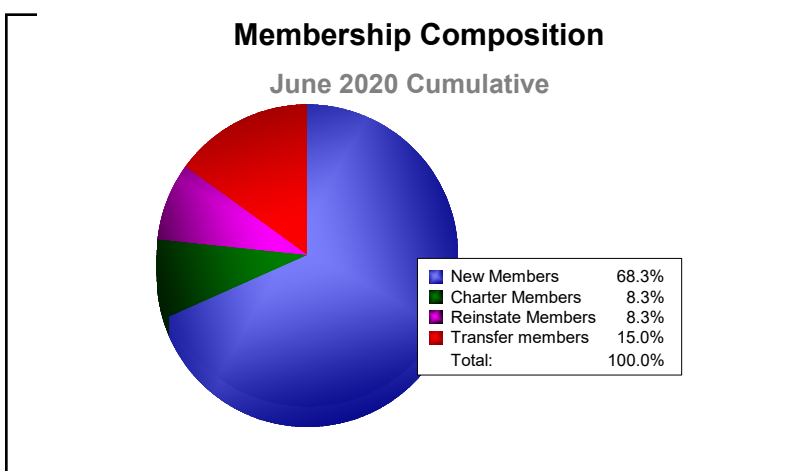

Year	New Clubs	Dropped Clubs	Gain/ Loss Clubs	New Members	Charter Members	Reinstate Members	Transfer Members	Total Member Added	Total Members Dropped	Gain/ Loss Members
2015-2016	3	-1	2	66	111	9	16	202	-124	78
2016-2017	1	-3	-2	52	28	3	2	85	-197	-112
2017-2018	1	0	1	47	32	4	1	84	-100	-16
2018-2019	0	-1	-1	60	4	1	1	66	-82	-16
2019-2020	0	0	0	41	5	5	9	60	-53	7
<b>Average</b>	<b>1</b>	<b>-1</b>	<b>0</b>	<b>53</b>	<b>36</b>	<b>4</b>	<b>6</b>	<b>99</b>	<b>-111</b>	<b>-12</b>

Year	New Clubs	Dropped Clubs	Gain/ Loss Clubs	New Members	Charter Members	Reinstate Members	Transfer Members	Total Member Added	Total Members Dropped	Gain/ Loss Members
2015-2016	7	-4	3	187	173	16	43	419	-465	-46
2016-2017	3	-8	-5	313	98	11	20	442	-395	47
2017-2018	0	-4	-4	222	23	38	22	305	-337	-32
2018-2019	0	-2	-2	113	11	8	10	142	-218	-76
2019-2020	3	-3	0	77	106	14	11	208	-337	-129
<b>Average</b>	<b>3</b>	<b>-4</b>	<b>-2</b>	<b>182</b>	<b>82</b>	<b>17</b>	<b>21</b>	<b>303</b>	<b>-350</b>	<b>-47</b>