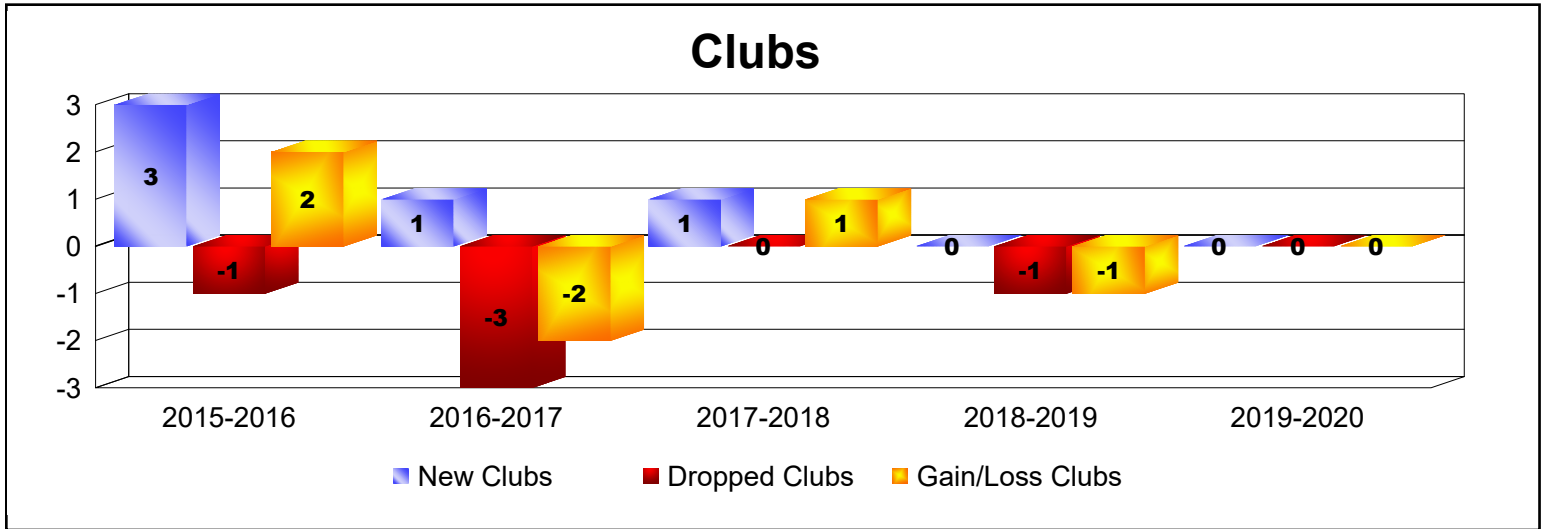

Year	New Clubs	Dropped Clubs	Gain/ Loss Clubs	New Members	Charter Members	Reinstate Members	Transfer Members	Total Member Added	Total Members Dropped	Gain/ Loss Members
2015-2016	3	-1	2	66	111	9	16	202	-124	78
2016-2017	1	-3	-2	52	28	3	2	85	-197	-112
2017-2018	1	0	1	47	32	4	1	84	-100	-16
2018-2019	0	-1	-1	60	4	1	1	66	-82	-16
2019-2020	0	0	0	41	5	5	9	60	-53	7
<b>Average</b>	<b>1</b>	<b>-1</b>	<b>0</b>	<b>53</b>	<b>36</b>	<b>4</b>	<b>6</b>	<b>99</b>	<b>-111</b>	<b>-12</b>

Year	New Clubs	Dropped Clubs	Gain/ Loss Clubs	New Members	Charter Members	Reinstate Members	Transfer Members	Total Member Added	Total Members Dropped	Gain/ Loss Members
2015-2016	7	-4	3	187	173	16	43	419	-465	-46
2016-2017	3	-8	-5	313	98	11	20	442	-395	47
2017-2018	0	-4	-4	222	23	38	22	305	-337	-32
2018-2019	0	-2	-2	113	11	8	10	142	-218	-76
2019-2020	3	-3	0	77	106	14	11	208	-337	-129
<b>Average</b>	<b>3</b>	<b>-4</b>	<b>-2</b>	<b>182</b>	<b>82</b>	<b>17</b>	<b>21</b>	<b>303</b>	<b>-350</b>	<b>-47</b>

Year	New Clubs	Dropped Clubs	Gain/ Loss Clubs	New Members	Charter Members	Reinstate Members	Transfer Members	Total Member Added	Total Members Dropped	Gain/ Loss Members
2015-2016	0	0	0	22	6	13	0	41	-1	40
2016-2017	1	0	1	20	20	0	0	40	-14	26
2017-2018	0	0	0	2	0	1	0	3	-6	-3
2018-2019	0	0	0	16	0	0	2	18	-9	9
2019-2020	1	0	1	17	20	0	0	37	-28	9
<b>Average</b>	<b>0</b>	<b>0</b>	<b>0</b>	<b>15</b>	<b>9</b>	<b>3</b>	<b>0</b>	<b>28</b>	<b>-12</b>	<b>16</b>