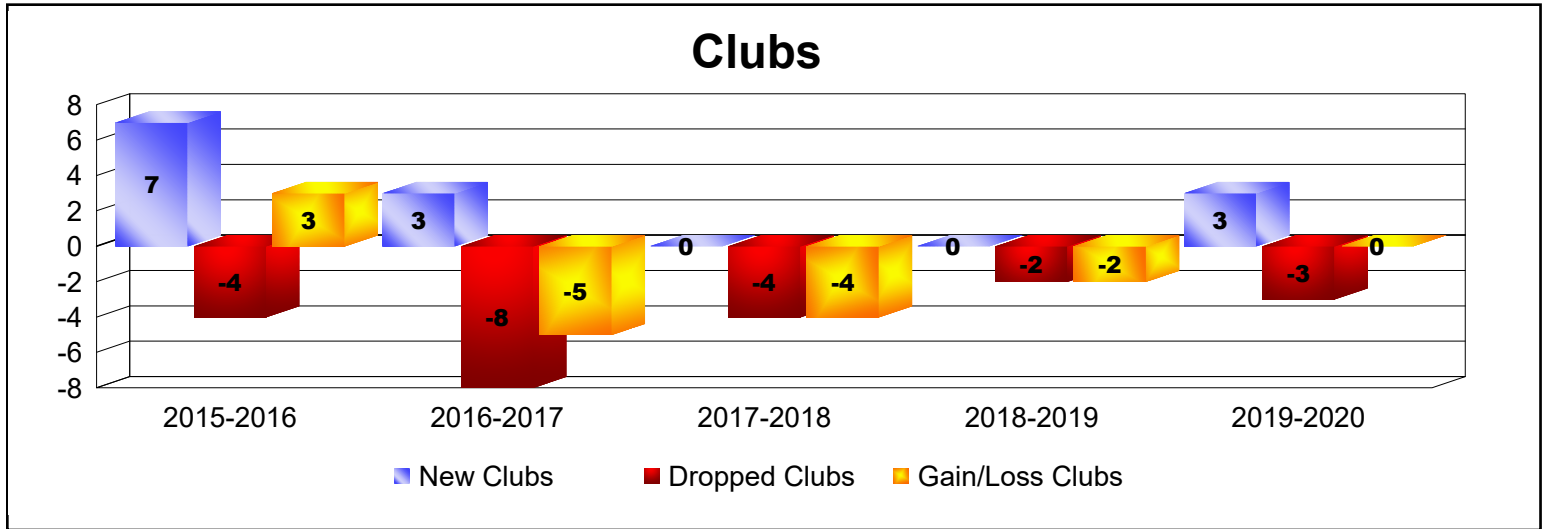

Year	New Clubs	Dropped Clubs	Gain/ Loss Clubs	New Members	Charter Members	Reinstate Members	Transfer Members	Total Member Added	Total Members Dropped	Gain/ Loss Members
2015-2016	3	-1	2	66	111	9	16	202	-124	78
2016-2017	1	-3	-2	52	28	3	2	85	-197	-112
2017-2018	1	0	1	47	32	4	1	84	-100	-16
2018-2019	0	-1	-1	60	4	1	1	66	-82	-16
2019-2020	0	0	0	41	5	5	9	60	-53	7
<b>Average</b>	<b>1</b>	<b>-1</b>	<b>0</b>	<b>53</b>	<b>36</b>	<b>4</b>	<b>6</b>	<b>99</b>	<b>-111</b>	<b>-12</b>

Year	New Clubs	Dropped Clubs	Gain/ Loss Clubs	New Members	Charter Members	Reinstate Members	Transfer Members	Total Member Added	Total Members Dropped	Gain/ Loss Members
2015-2016	7	-4	3	187	173	16	43	419	-465	-46
2016-2017	3	-8	-5	313	98	11	20	442	-395	47
2017-2018	0	-4	-4	222	23	38	22	305	-337	-32
2018-2019	0	-2	-2	113	11	8	10	142	-218	-76
2019-2020	3	-3	0	77	106	14	11	208	-337	-129
<b>Average</b>	<b>3</b>	<b>-4</b>	<b>-2</b>	<b>182</b>	<b>82</b>	<b>17</b>	<b>21</b>	<b>303</b>	<b>-350</b>	<b>-47</b>

Year	New Clubs	Dropped Clubs	Gain/ Loss Clubs	New Members	Charter Members	Reinstate Members	Transfer Members	Total Member Added	Total Members Dropped	Gain/ Loss Members
2015-2016	0	0	0	22	6	13	0	41	-1	40
2016-2017	1	0	1	20	20	0	0	40	-14	26
2017-2018	0	0	0	2	0	1	0	3	-6	-3
2018-2019	0	0	0	16	0	0	2	18	-9	9
2019-2020	1	0	1	17	20	0	0	37	-28	9
<b>Average</b>	<b>0</b>	<b>0</b>	<b>0</b>	<b>15</b>	<b>9</b>	<b>3</b>	<b>0</b>	<b>28</b>	<b>-12</b>	<b>16</b>