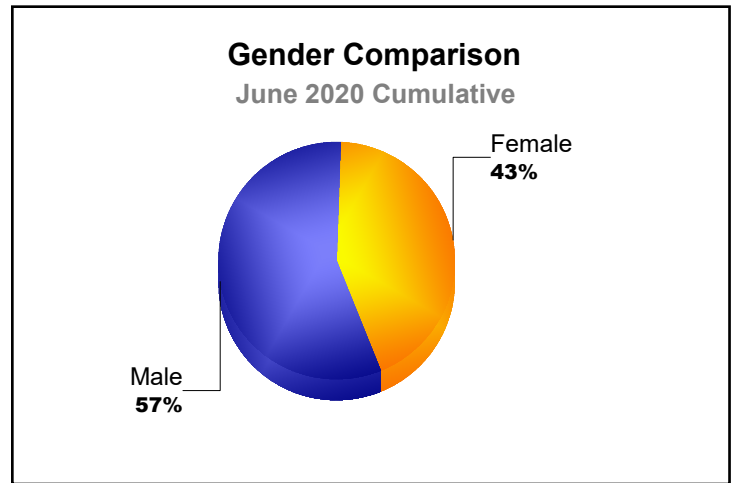

Year	New Clubs	Dropped Clubs	Gain/ Loss Clubs	New Members	Charter Members	Reinstate Members	Transfer Members	Total Member Added	Total Members Dropped	Gain/ Loss Members
2015-2016	7	-4	3	187	173	16	43	419	-465	-46
2016-2017	3	-8	-5	313	98	11	20	442	-395	47
2017-2018	0	-4	-4	222	23	38	22	305	-337	-32
2018-2019	0	-2	-2	113	11	8	10	142	-218	-76
2019-2020	3	-3	0	77	106	14	11	208	-337	-129
Average	3	-4	-2	182	82	17	21	303	-350	-47