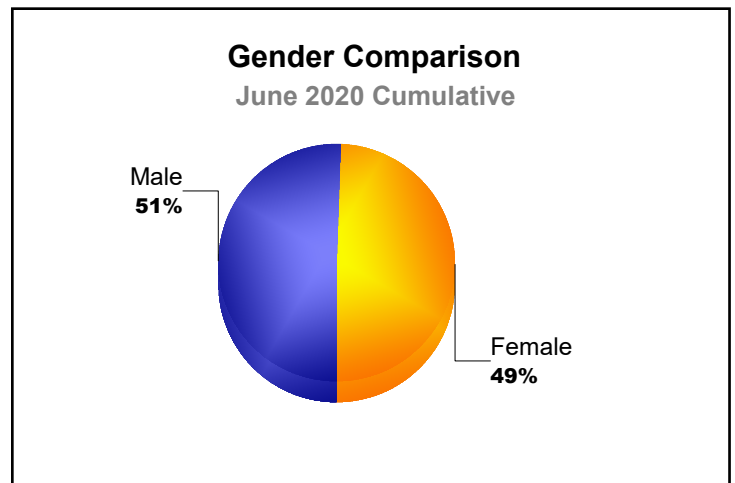

Year	New Clubs	Dropped Clubs	Gain/ Loss Clubs	New Members	Charter Members	Reinstate Members	Transfer Members	Total Member Added	Total Members Dropped	Gain/ Loss Members
2015-2016	3	-1	2	66	111	9	16	202	-124	78
2016-2017	1	-3	-2	52	28	3	2	85	-197	-112
2017-2018	1	0	1	47	32	4	1	84	-100	-16
2018-2019	0	-1	-1	60	4	1	1	66	-82	-16
2019-2020	0	0	0	41	5	5	9	60	-53	7
<b>Average</b>	<b>1</b>	<b>-1</b>	<b>0</b>	<b>53</b>	<b>36</b>	<b>4</b>	<b>6</b>	<b>99</b>	<b>-111</b>	<b>-12</b>