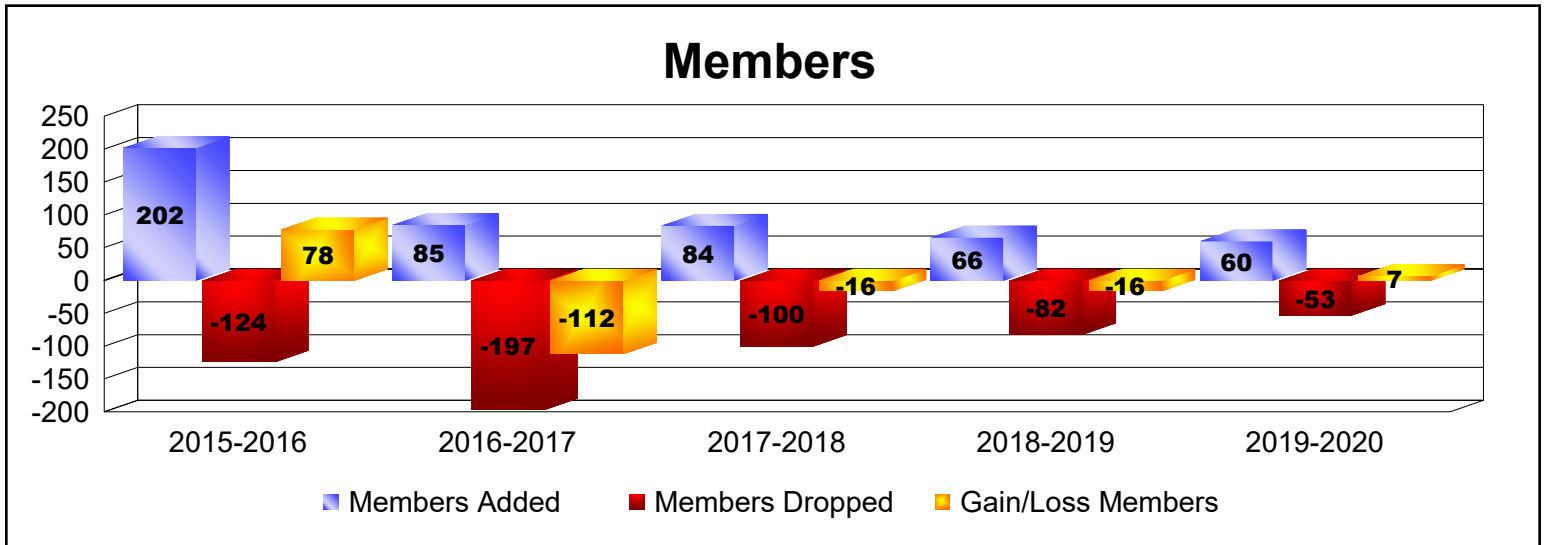

Year	New Clubs	Dropped Clubs	Gain/ Loss Clubs	New Members	Charter Members	Reinstate Members	Transfer Members	Total Member Added	Total Members Dropped	Gain/ Loss Members
2015-2016	3	-1	2	66	111	9	16	202	-124	78
2016-2017	1	-3	-2	52	28	3	2	85	-197	-112
2017-2018	1	0	1	47	32	4	1	84	-100	-16
2018-2019	0	-1	-1	60	4	1	1	66	-82	-16
2019-2020	0	0	0	41	5	5	9	60	-53	7
<b>Average</b>	<b>1</b>	<b>-1</b>	<b>0</b>	<b>53</b>	<b>36</b>	<b>4</b>	<b>6</b>	<b>99</b>	<b>-111</b>	<b>-12</b>

Year	New Clubs	Dropped Clubs	Gain/ Loss Clubs	New Members	Charter Members	Reinstate Members	Transfer Members	Total Member Added	Total Members Dropped	Gain/ Loss Members
2015-2016	7	-4	3	187	173	16	43	419	-465	-46
2016-2017	3	-8	-5	313	98	11	20	442	-395	47
2017-2018	0	-4	-4	222	23	38	22	305	-337	-32
2018-2019	0	-2	-2	113	11	8	10	142	-218	-76
2019-2020	3	-3	0	77	106	14	11	208	-337	-129
<b>Average</b>	<b>3</b>	<b>-4</b>	<b>-2</b>	<b>182</b>	<b>82</b>	<b>17</b>	<b>21</b>	<b>303</b>	<b>-350</b>	<b>-47</b>

Year	New Clubs	Dropped Clubs	Gain/ Loss Clubs	New Members	Charter Members	Reinstate Members	Transfer Members	Total Member Added	Total Members Dropped	Gain/ Loss Members
2015-2016	0	0	0	22	6	13	0	41	-1	40
2016-2017	1	0	1	20	20	0	0	40	-14	26
2017-2018	0	0	0	2	0	1	0	3	-6	-3
2018-2019	0	0	0	16	0	0	2	18	-9	9
2019-2020	1	0	1	17	20	0	0	37	-28	9
<b>Average</b>	<b>0</b>	<b>0</b>	<b>0</b>	<b>15</b>	<b>9</b>	<b>3</b>	<b>0</b>	<b>28</b>	<b>-12</b>	<b>16</b>