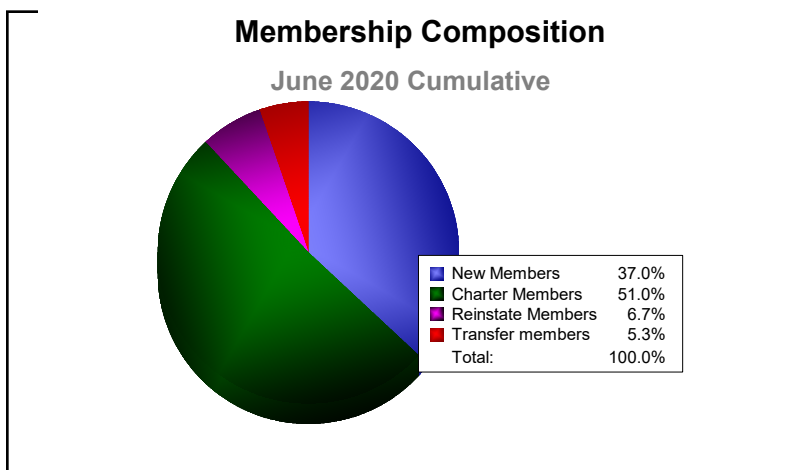

Year	New Clubs	Dropped Clubs	Gain/ Loss Clubs	New Members	Charter Members	Reinstate Members	Transfer Members	Total Member Added	Total Members Dropped	Gain/ Loss Members
2015-2016	3	-1	2	66	111	9	16	202	-124	78
2016-2017	1	-3	-2	52	28	3	2	85	-197	-112
2017-2018	1	0	1	47	32	4	1	84	-100	-16
2018-2019	0	-1	-1	60	4	1	1	66	-82	-16
2019-2020	0	0	0	41	5	5	9	60	-53	7
<b>Average</b>	<b>1</b>	<b>-1</b>	<b>0</b>	<b>53</b>	<b>36</b>	<b>4</b>	<b>6</b>	<b>99</b>	<b>-111</b>	<b>-12</b>

Year	New Clubs	Dropped Clubs	Gain/ Loss Clubs	New Members	Charter Members	Reinstate Members	Transfer Members	Total Member Added	Total Members Dropped	Gain/ Loss Members
2015-2016	7	-4	3	187	173	16	43	419	-465	-46
2016-2017	3	-8	-5	313	98	11	20	442	-395	47
2017-2018	0	-4	-4	222	23	38	22	305	-337	-32
2018-2019	0	-2	-2	113	11	8	10	142	-218	-76
2019-2020	3	-3	0	77	106	14	11	208	-337	-129
<b>Average</b>	<b>3</b>	<b>-4</b>	<b>-2</b>	<b>182</b>	<b>82</b>	<b>17</b>	<b>21</b>	<b>303</b>	<b>-350</b>	<b>-47</b>